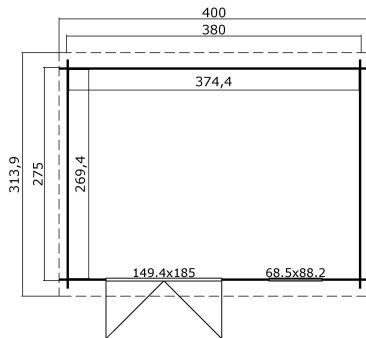

-  28 mm
-  2
-  0
- \*\*\*  
GUARANTEE  
2  
YEARS**

**PACKAGING: 1 PALLET(S)**

440 x 118 x 42 cm  
554 kg

EAN 4743329201319

**DIMENSIONS**

Floor area	10.09 m <sup>2</sup>
Roof dimensions	3.14 x 4.00 m
Cubic volume	≈ 20.12 m <sup>3</sup>
Wall height	≈ 1.88 m
Ridge height	≈ 2.11 m
Front overhang	≈ 10 cm

**WINDOWS & DOORS**

1 x Double door (SGA+28*)	149.4 x 185.0 cm
1 x Single window open inward (SGA*)	68.5 x 88.2 cm

\*SGA: Single Glazed Action

\*SGA+28: Single Glazed Action with 28 mm Frame

**ROOF & FLOOR**

Roof boards	15x90 mm
Roof surface	12.60 m <sup>2</sup>
Roof angle	≈ 5.7 °

\* Optional roof covering available